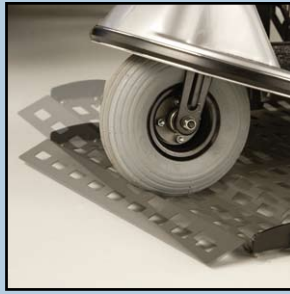

Out-Sider[®] Meridian[™]

Exterior Platform Vehicle Lift

*Transport Your
Mobility Device Outside
Your Vehicle With
Complete Confidence*

Bruno's Out-Sider Meridian exterior platform vehicle lift (ASL-250) is the most rugged, reliable and versatile exterior lift on the market. With a securement package specific to your personal mobility device, this marvelous, fully powered lift allows you to retain all vehicle seating by carrying your mobility device at the back of your sedan, SUV, minivan, pickup truck, full-size van or CUV.

2. Swing Hold-Tite Arm into place...

3. Raise lift to automatically secure powerchair.

Works on many types of vehicles...

Exterior Grade Securement Belts...

for both powerchairs and scooters.

Retractable Securement Belts for powerchairs

Retractable Securement Belts for scooters

SUVs

Minivans

Pickup Trucks

Sedans

Value Added Features...

- Lightweight Design - Lift weighs only 98 lb/44 kg
- Platform Traction Coating for easy Drive On/Off – No reversing necessary
- Modular Hitch Interface - Lift works with Class II or Class III hitch receivers

Among The Most Popular Standard Features...

Single Switch Operation

Self-Leveling Platform

Low-Profile Design - Provides rear view mirror visibility

Lighted License Plate Holder

Swing-Away™ Option

The convenient Swing-Away option allows you to easily rotate the Out-Sider almost 180° for complete access to the back hatch, trunk or tailgate, and is angle adjustable to accommodate unlevel vehicle hitch receivers.