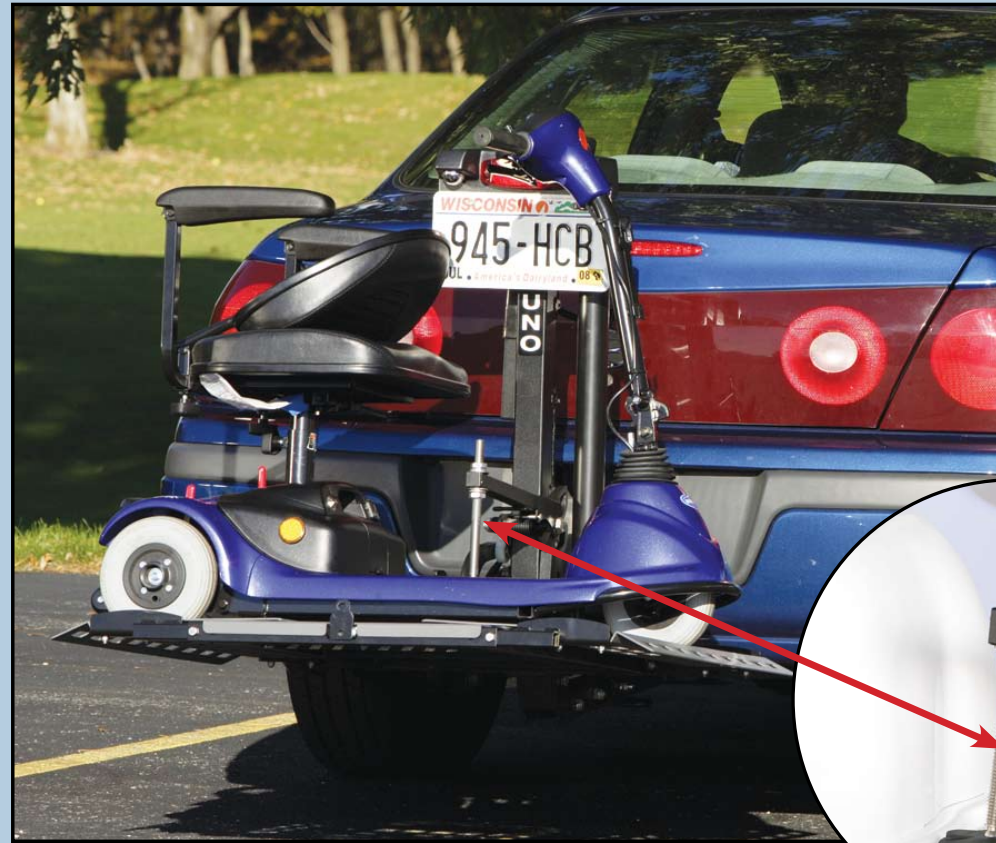

Out-Sider[®] Meridian[™]

Exterior Platform Vehicle Lift

*Transport Your
Mobility Device Outside
Your Vehicle With
Complete Confidence*

Bruno's Out-Sider Meridian exterior platform vehicle lift (ASL-250) is the most rugged, reliable and versatile exterior lift on the market. With a securement package specific to your personal mobility device, this marvelous, fully powered lift allows you to retain all vehicle seating by carrying your mobility device at the back of your sedan, SUV, minivan, pickup truck, full-size van or CUV.

Amazingly simple, one button operation makes the Out-Sider Meridian a breeze to operate. And when your mobility device is not on the lift, the platform automatically folds up as the lift is raised. Tested to 100,000 miles, under extreme temperatures and rough road conditions, the Out-Sider Meridian truly lets you...

Live Life Your Way!

Out-Sider[®] Meridian works with Scooters

**Automatic Securement
for Powerchairs
(uses Hold-Tite arm)**

Automatic Hold-Tite for Scooters Version

1.

Roll or drive mobility device onto platform...

Among The Most Popular Standard Features...

Single Switch Operation

Self-Leveling Platform

Low-Profile Design - Provides rear view mirror visibility

Lighted License Plate Holder

Swing-Away™ Option

The convenient Swing-Away option allows you to easily rotate the Out-Sider almost 180° for complete access to the back hatch, trunk or tailgate, and is angle adjustable to accommodate unlevel vehicle hitch receivers.