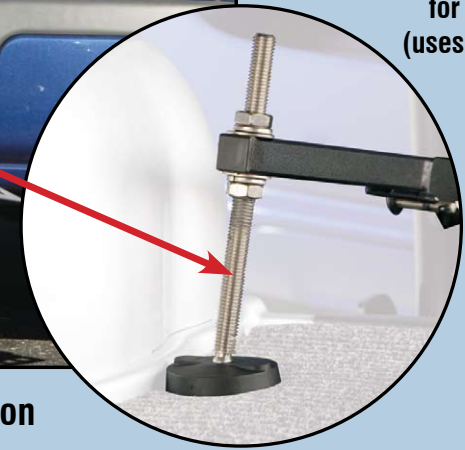

**Automatic Securement
for Powerchairs
(uses Hold-Tite arm)**

**Automatic Securement
for Scooters
(uses Hold-Tite foot)**